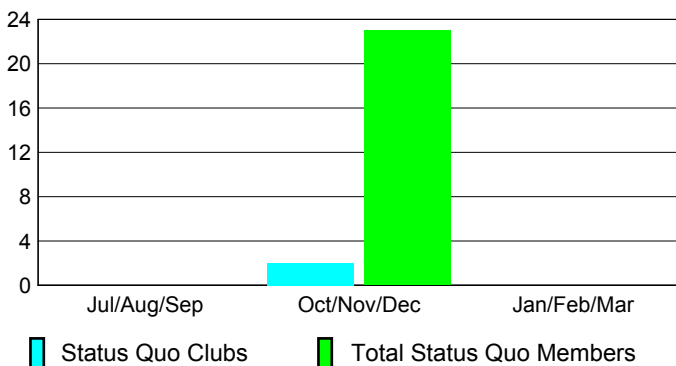

Club Results 2012-2013

Goal, New, Dropped, Gain/Loss

Comparison of Club Gain/Loss

Current Year Compared to the Previous Year

YTD Status Quo Clubs 2012-2013

Status Quo Clubs Compared to Status Quo Members

MEMBERSHIP

Membership Results 2012-2013

Membership 2011-2012

Month	Net Memb Goal	Actual New Memb	Actual Dropped Memb	Gain/Loss of Memb	Gain/Loss of Memb
Jul/Aug/Sep	5	46	-17	29	-8
Oct/Nov/Dec	23	16	-30	-14	-22
Jan/Feb/Mar	-10				-7
Totals	18	62	-47	15	-37