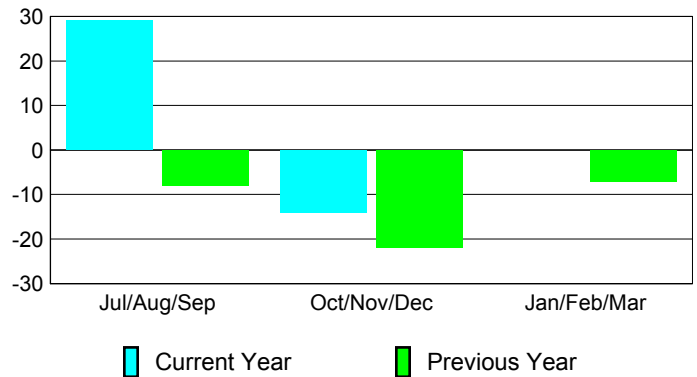

Membership Results 2012-2013

Membership 2011-2012

Month	Net Memb Goal	Actual New Memb	Actual Dropped Memb	Gain/Loss of Memb	Gain/Loss of Memb
Jul/Aug/Sep	5	46	-17	29	-8
Oct/Nov/Dec	23	16	-30	-14	-22
Jan/Feb/Mar	-10				-7
Totals	18	62	-47	15	-37

Membership Results 2012-2013

Goal, New, Dropped, Gain/Loss

Comparison of Membership Gain/Loss

Current Year Compared to the Previous Year

Gender Comparison 2012-2013

Jan/Feb/Mar

Male

Female