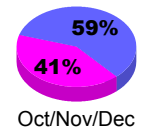

Membership Results 2012-2013

Membership 2011-2012

Month	Net Memb Goal	Actual New Memb	Actual Dropped Memb	Gain/Loss of Memb	Gain/Loss of Memb
Jul/Aug/Sep	5	46	-17	29	-8
Oct/Nov/Dec	23	16	-30	-14	-22
Jan/Feb/Mar	-10				-7
Totals	18	62	-47	15	-37

Membership Results 2012-2013

Goal, New, Dropped, Gain/Loss

Comparison of Membership Gain/Loss

Current Year Compared to the Previous Year

Gender Comparison 2012-2013

Jan/Feb/Mar

Male

Female