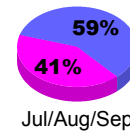

Membership Results 2012-2013

Membership 2011-2012

Month	Net Memb Goal	Actual New Memb	Actual Dropped Memb	Gain/Loss of Memb	Gain/Loss of Memb
Jul/Aug/Sep	5	46	-17	29	-8
Oct/Nov/Dec	23	16	-30	-14	-22
Jan/Feb/Mar	-10				-7
Totals	18	62	-47	15	-37

Membership Results 2012-2013

Goal, New, Dropped, Gain/Loss

Comparison of Membership Gain/Loss

Current Year Compared to the Previous Year

Gender Comparison 2012-2013

Jan/Feb/Mar

Male

Female