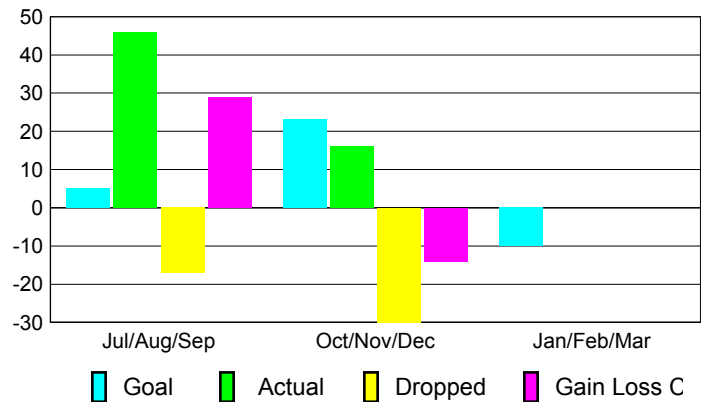

Membership Results 2012-2013

Goal, New, Dropped, Gain/Loss

Comparison of Membership Gain/Loss

Current Year Compared to the Previous Year