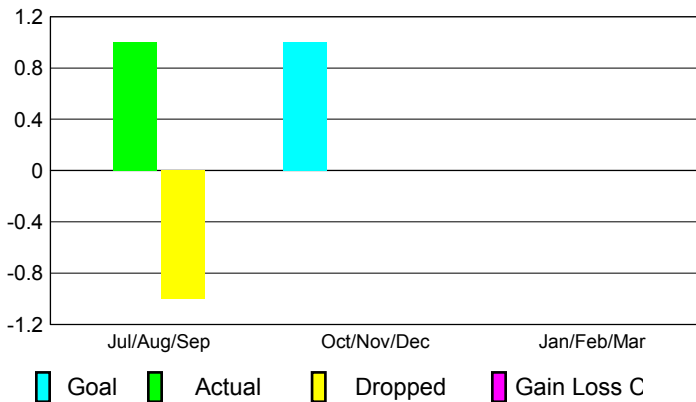

2012-2013 GMT Reports for District (or Undistricted) **District O 4**

GMT: **Mr. Pedro Mario Marrello**

Location: **ARGENTINA**

GMT CA: **3**

CLUBS

Club Results 2012-2013

Clubs 2011-2012

Month	New Club Goal	Actual New Clubs	Actual Dropped Clubs	Gain/Loss of Clubs	Gain/Loss of Clubs
Jul/Aug/Sep	0	1	-1	0	0
Oct/Nov/Dec	1	0	0	0	0
Jan/Feb/Mar	0				0
Totals	1	1	-1	0	0

Club Results 2012-2013

Goal, New, Dropped, Gain/Loss

Comparison of Club Gain/Loss

Current Year Compared to the Previous Year

YTD Status Quo Clubs 2012-2013

Status Quo Clubs Compared to Status Quo Members

MEMBERSHIP